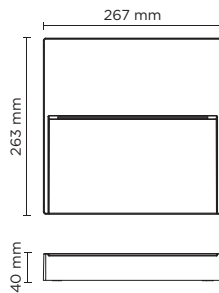

401606

SURF MAXI SQUARE

Square wall surface-mounted luminaire for outdoor installation on a wall, no recess needed. Phosphochromatised and polyester powder coated die-cast copper-free aluminium body, tempered safety glass, moulded silicone gasket and stainless steel screws. Built-in LED driver 220-240V 50-60Hz, with 21 mid-power CREE XH-G LED. IP65 rating.

Technical features

Technical data

Wattage	14 WATT
IP Rating	IP65
IK Rating	IK08
Material	High corrosion resistance die-cast copper-free aluminum body and frame.
Coating	Polyester powder coating with phosphochromating pre-finish
Light source	NR. 21 x CREE XH-G LED
Screws	Stainless steel
Transformer	Electronic power supply 220/240V 50/60Hz built-in
Gasket	Silicone rubber
Glass	Tempered
Rubber grommet	M16 Rutaseal® in EPDM
Gross weight	2,00 Kg

light source	light beam options	lumen output (lm)	lumin. efficacy (lm/w)
3000°K warm-white			
mid power led	 floor washer 180°	1.000	71.43

Finish color options: